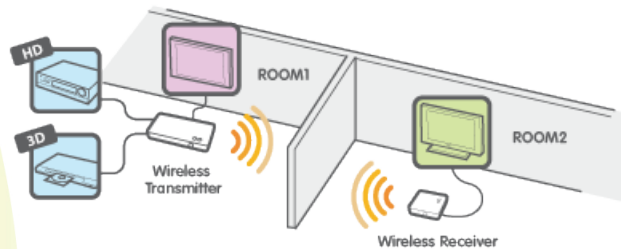

### How does it work?

##### 2 HDTV Set-up

■ Connect your 3D or HD media sources to the wireless transmitter

■ Connect first HDTV to the loop-through (local) port of the wireless transmitter

■ Connect second HDTV to the wireless receiver

##### 1 Floating HDTV Set-up

■ Connect your 3D or HD media sources to the wireless transmitter

■ Connect the wireless receiver to your wall-mounted HDTV