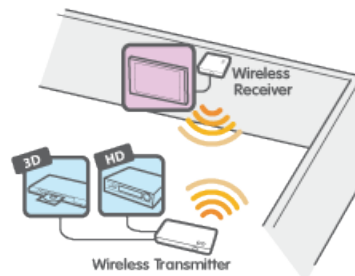

##### 2 HDTV Set-up

■ Connect your 3D or HD media sources to the wireless transmitter

■ Connect first HDTV to the loop-through (local) port of the wireless transmitter

■ Connect second HDTV to the wireless receiver

##### 1 Floating HDTV Set-up

■ Connect your 3D or HD media sources to the wireless transmitter

■ Connect the wireless receiver to your wall-mounted HDTV